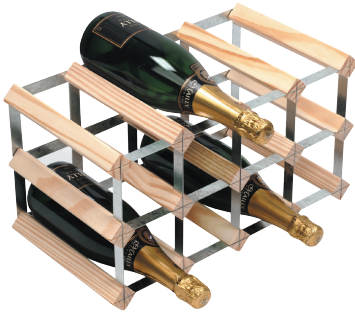

12 BTL 4X2 NATURAL PINE
ASSEMBLED
WNRK4000