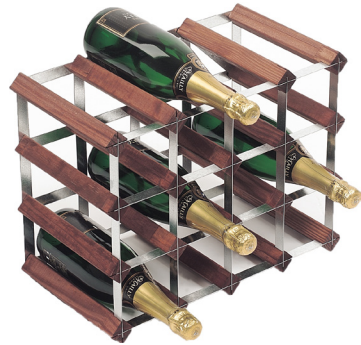

# WINE RACKS

12 BTL 3X3 DARK PINE  
KIT  
WINE0543

12 BTL 4X2 NATURAL PINE  
ASSEMBLED  
WNRK4000

15 BTL 5X2 NATURAL PINE  
KIT  
WINE0120

30 BTL 5x5 DARK PINE  
KIT  
WINE0106

16 BTL 4x3 DARK PINE  
ASSEMBLED  
WNRK4103