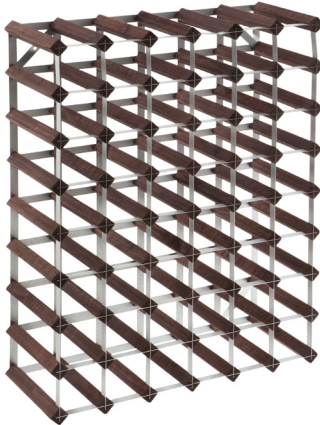

56 BTL 8x6 DARK PINE
KIT
WINE0035