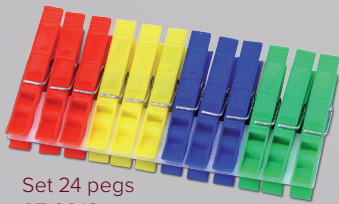

CLOTHES LINE FACILITIES

Set 24 pegs
07-9213