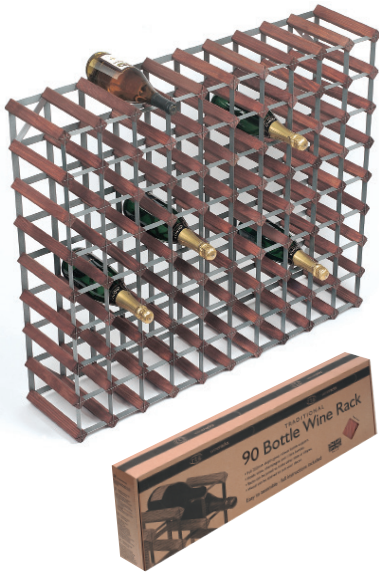

90 BTL 10X8 DARK PINE
KIT - WINE0296
ASSEMBLED - WNRK4122

72 BTL 8X8 NATURAL PINE
KIT - WINE0160
ASSEMBLED - WNRK4016