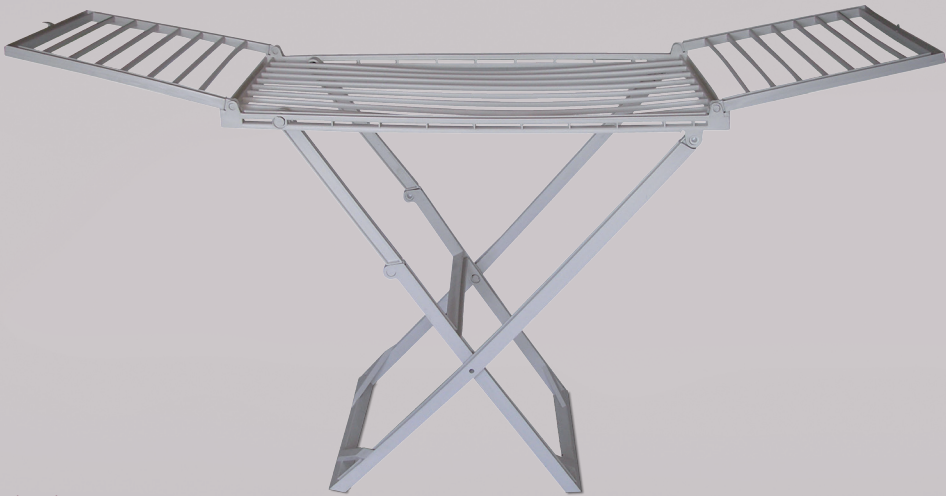

ERTA

TM

Clothes Lines
Material: Resin
190 x 58 x 110 cm

07-0165