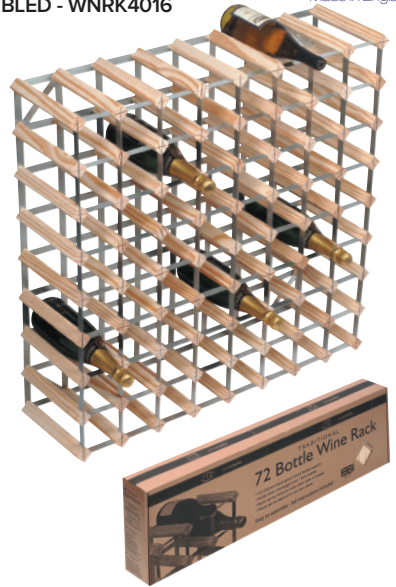

90 BTL 10X8 DARK PINE
KIT - WINE0296
ASSEMBLED - WNRK4122

72 BTL 8X8 NATURAL PINE
KIT - WINE0160
ASSEMBLED - WNRK4016