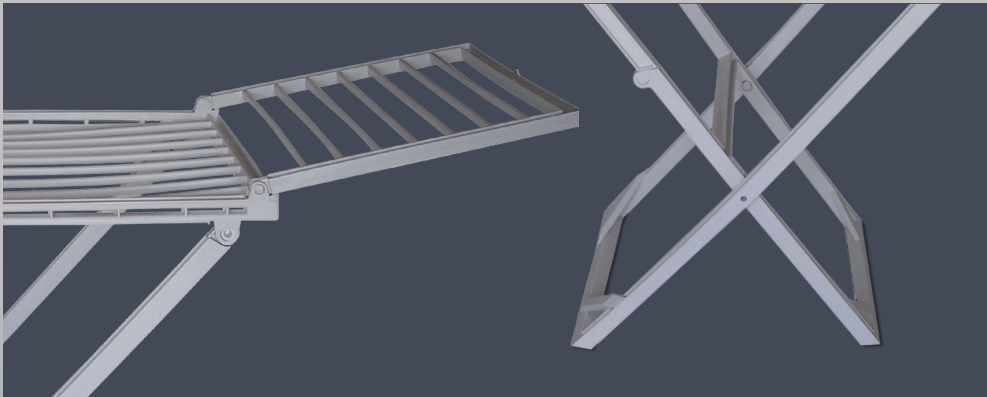

ERTA

TM

Clothes Lines
Material: Resin
190 x 58 x 110 cm

07-0165