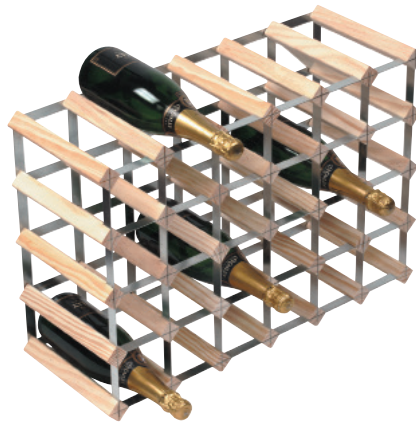

30 BTL 6x4 NATURAL PINE
ASSEMBLED
WNRK4006