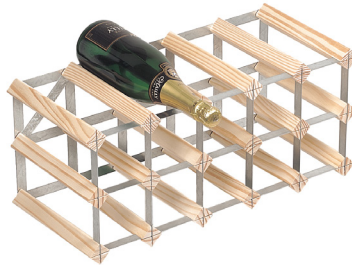

12 BTL 4X2 NATURAL PINE
ASSEMBLED
WNRK4000