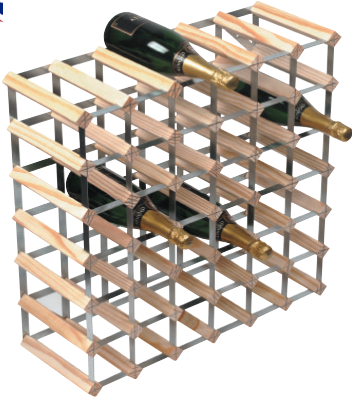

WINE RACKS

42 BTL 6x6 NATURAL PINE
KIT
WINE3022